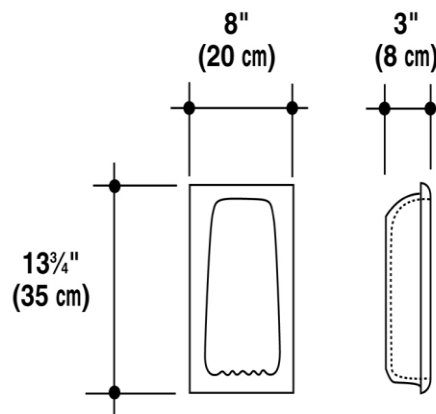

Recessed Shampoo Holder

(Cut out size: 7 ¹/₄"x13")