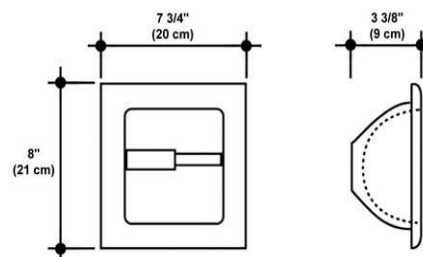

Recessed Toilet Paper Holder

(Cut out size: 6 ¹/₄"x6 ¹/₂")